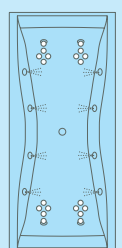

FunPool 210x90

2100x900

200 liter

130 liter

12

16

12/16

FunPool 140x140

1400x1400

230 liter

160 liter

10

16

10/16

System on
No AirMix only water

System on
AirMix on all jets

System on
AirMix on sidejets

System on
AirMix on back+footjets

Whatever your bathroom is like, relaxation is a must. The range of FunPool bathtubs and whirlpools consists of various sizes to embrace all lifestyles and many shapes, to give everybody the comfort they deserve without the restriction of space.