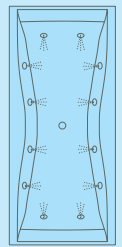

FunPool 140x140

1400x1400

230 liter

160 liter

10

16

10/16

System on
No AirMix only water