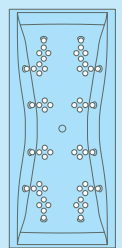

FunPool 210x90

2100x900

200 liter

130 liter

12

16

12/16

FunPool 140x140

1400x1400

230 liter

160 liter

10

16

10/16

System on
No AirMix only water

System on
AirMix on all jets

System on
AirMix on sidejets

System on
AirMix on back+footjets

Whatever your bathroom is like, relaxation is a must. The range of FunPool bathtubs and whirlpools consists of various sizes to embrace all lifestyles and many shapes, to give everybody the comfort they deserve without the restriction of space.