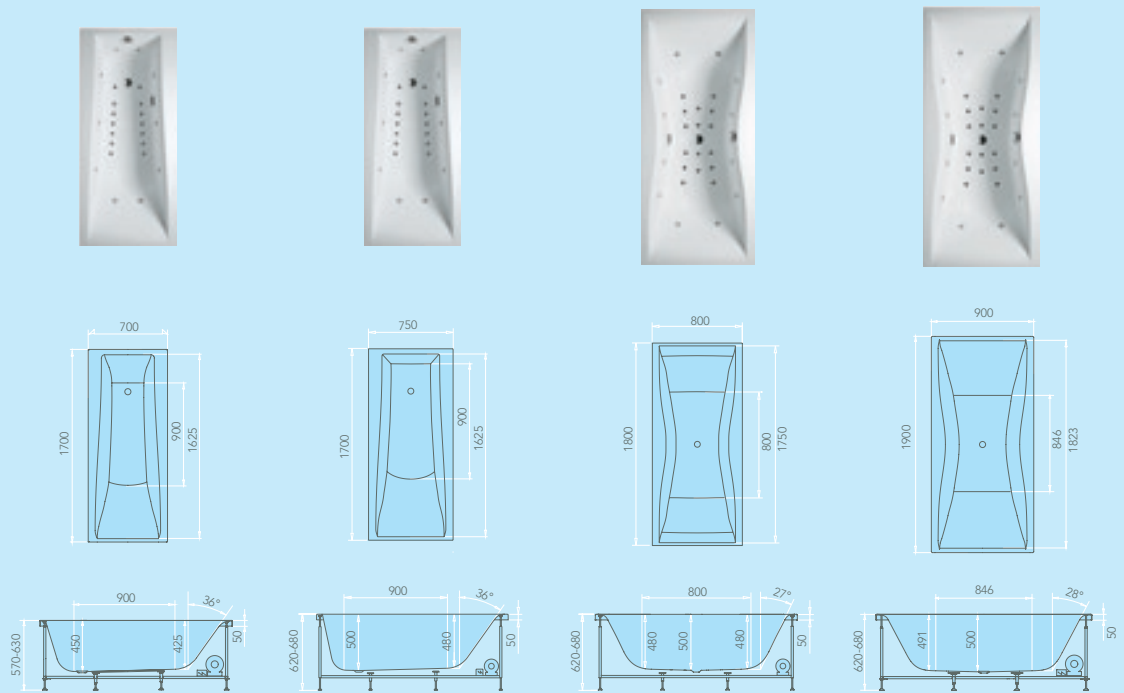

PMMA/ABS tub reinforced with Polyester, white	standard
Pergamon	option
Metal surfaces chrome	standard
Hansgrohe Flexaplust waste/overflow	standard
Hansgrohe Exafill waste/overflow/tub filler combination	option
(needs separate mixer)	
Pre assembled 3-hole thermostatic mixer, (AXOR)	option
Service opening choice of left/right	standard
Plinth System ABS/PMMA	option
Hand grip	option
Neck pillow	option
Disinfection system	option
Tub without system	all models
incl. Flexaplust waste/overflow, adjustable feet	
Basic Watersystem tub with water jets,	all models
Flexaplust waste/overflow, Poolmaster Basic Control	

Airsystem tub with air jets,	all models
Flexaplust waste/overflow, Poolmaster Mini Control	
Watersystem tub with water jets	all models
Flexaplust waste/overflow, Poolmaster Mini Control	
Combisystem "Comfort" tub with air- and water jets,	all models
Flexaplust waste/overflow, Poolmaster Mini Control	
Combisystem "DeLuxe" tub with air- and water jets,	all models
Flexaplust waste/overflow, Poolmaster Control,	
whirl zones	
Combisystem "Superior" tub with air- and water jets,	all models
Flexaplust waste/overflow, Poolmaster Control,	
whirl zones, colour light, Superwhirl	

Functions Poolmaster Basic

Basic Watersystem on/off
AirMix to water jets
Whirl zones from side jets to back/foot jets

Model	FunPool 170x70	FunPool 170x75	FunPool 180x80	FunPool 190x90
Size in mm	1700x700	1700x750	1800x800	1900x900
Water capacity				
(incl. 1 Person of 70 kg)	140 liter	180 liter	215 liter	250 liter
(incl. 2 Persons of 70 kg)			145 liter	180 liter
Water system	10	10	12	12
(water jets)				
Air system	14	14	16	16
(air jets)				
Combined system	10/14	10/14	12/16	12/16
(water / air jets)