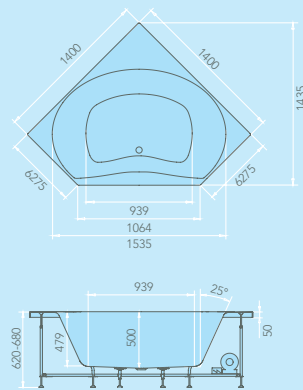

Functions Poolmaster Mini

Air and water system on/off
Air and water system power regulation
Interval function for water and air system
Optional light on/off
Optional disinfection start

Functions Poolmaster

Air and water system on/off
Air and water system power regulation
Interval function for water and air system
Optional light on/off
Optional disinfection start
Preset wellness programs
Individual wellness programs
Optional water heating on/off
Colour light on/off (only with „Superior“ package)
Superwhirl on/off (only with „Superior“ package)

Water supply hot/cold	DN 15 1/2 "
Drain size	DN 50
Power supply	220/240V 50Hz 16 Amp.
Degree of protection	IP X5
Power consumption water pump	max. 0,8 kW (0,7 kW for basic water system)
Power consumption air blower	max. 0,7 kW
Power consumption water + air	max. 1,5 kW
Power consumption water + air + heating	max. 3,2 kW/4,5 kW
Noise	< = 75 dB
Pump delivery rate	183 l/min
Underwater light halogen	12V / 35W
Flow rate Hansgrohe Exafill	30 l/min

FunPool 210x90

2100x900

200 liter

130 liter

12

16

12/16

FunPool 140x140

1400x1400

230 liter

160 liter

10

16

10/16

System on
No AirMix only water

System on
AirMix on all jets

System on
AirMix on sidejets

System on
AirMix on back+footjets

Whatever your bathroom is like, relaxation is a must. The range of FunPool bathtubs and whirlpools consists of various sizes to embrace all lifestyles and many shapes, to give everybody the comfort they deserve without the restriction of space.