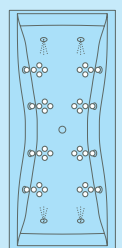

FunPool 210x90

2100x900

200 liter

130 liter

12

16

12/16

FunPool 140x140

1400x1400

230 liter

160 liter

10

16

10/16

System on
No AirMix only water

System on
AirMix on all jets

System on
AirMix on sidejets

System on
AirMix on back+footjets

Whatever your bathroom is like, relaxation is a must. The range of FunPool bathtubs and whirlpools consists of various sizes to embrace all lifestyles and many shapes, to give everybody the comfort they deserve without the restriction of space.