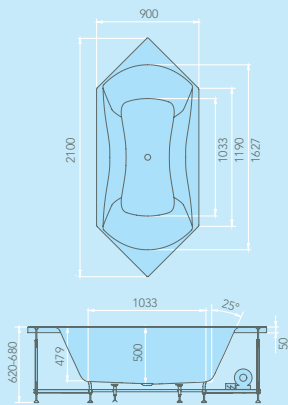

Functions Poolmaster Mini

Air and water system on/off
Air and water system power regulation
Interval function for water and air system
Optional light on/off
Optional disinfection start

Functions Poolmaster

Air and water system on/off
Air and water system power regulation
Interval function for water and air system
Optional light on/off
Optional disinfection start
Preset wellness programs
Individual wellness programs
Optional water heating on/off
Colour light on/off (only with „Superior“ package)
Superwhirl on/off (only with „Superior“ package)

Water supply hot/cold	DN 15 1/2 "
Drain size	DN 50
Power supply	220/240V 50Hz 16 Amp.
Degree of protection	IP X5
Power consumption water pump	max. 0,8 kW (0,7 kW for basic water system)
Power consumption air blower	max. 0,7 kW
Power consumption water + air	max. 1,5 kW
Power consumption water + air + heating	max. 3,2 kW/4,5 kW
Noise	< = 75 dB
Pump delivery rate	183 l/min
Underwater light halogen	12V / 35W
Flow rate Hansgrohe Exafill	30 l/min

FunPool 210x90

2100x900

200 liter

130 liter

12

16

12/16

FunPool 140x140

1400x1400

230 liter

160 liter

10

16

10/16

System on
No AirMix only water

System on
AirMix on all jets

System on
AirMix on sidejets

System on
AirMix on back+footjets

Whatever your bathroom is like, relaxation is a must. The range of FunPool bathtubs and whirlpools consists of various sizes to embrace all lifestyles and many shapes, to give everybody the comfort they deserve without the restriction of space.