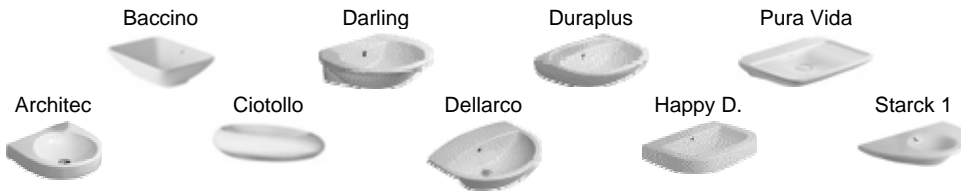

Ceramic recommendations

☐	☐	☐				☐	☐	☐
☐		☐				☐	☐	☐

						☐		☐

						☐	☐	
						☐	☐	

						☐	☐	☐
						☐	☐	☐

☐			☐	☐		☐	☐	☐
				☐		☐	☐	

☐			☐	☐	☐	☐	☐	

☐	☐					☐	☐	
☐	☐	☐				☐	☐	

☐						☐	☐	☐

	☐	☐	☐	☐				
				☐		☐		

						☐		
						☐		

						☐		
						☐		

Axor® Starck
Starck Collection
Classic Collection

Axor® Starck X
Collection

Axor® Citterio
Single lever
Three hole

Axor® Urquiola
Single lever
Three hole

Axor® Citterio M
Single lever
Three hole

Axor® Uno®
Collection

Axor® Uno²
Single lever
Two handle

Axor® Steel®
Collection

Axor® Terrano®
Single lever
Two handle

Axor® Carlton®
Single lever
Three hole

Axor® Montreux
Bridge
Two handle
Three hole