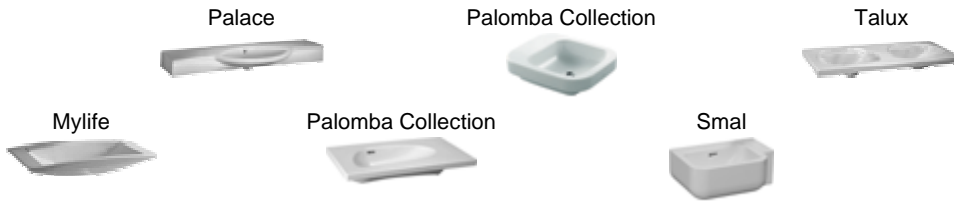

Axor® Uno²
Single lever
Two handle

Axor® Steel®
Collection

Axor® Terrano®
Single lever
Two handle

Axor® Carlton®
Single lever
Three hole

Axor® Montreux
Bridge
Two handle
Three hole

Ceramic recommendations

	■	■	■		
■		■		■	
			■	■	
■	■	■	■		■
■	■	■	■	■	■
			■	■	■
			■		

- Axor® Starck**
 Starck Collection
 Classic Collection
 
- Axor® Starck X**
 Collection
 
- Axor® Citterio**
 Single lever
 Three hole
 
- Axor® Urquiola**
 Single lever
 Three hole
 
- Axor® Citterio M**
 Single lever
 Three hole
 
- Axor® Uno®**
 Collection
 
- Axor® Uno²**
 Single lever
 Two handle
 
- Axor® Steel®**
 Collection
 
- Axor® Terrano®**
 Single lever
 Two handle
 
- Axor® Carlton®**
 Single lever
 Three hole
 
- Axor® Montreux**
 Bridge
 Two handle
 Three hole
 